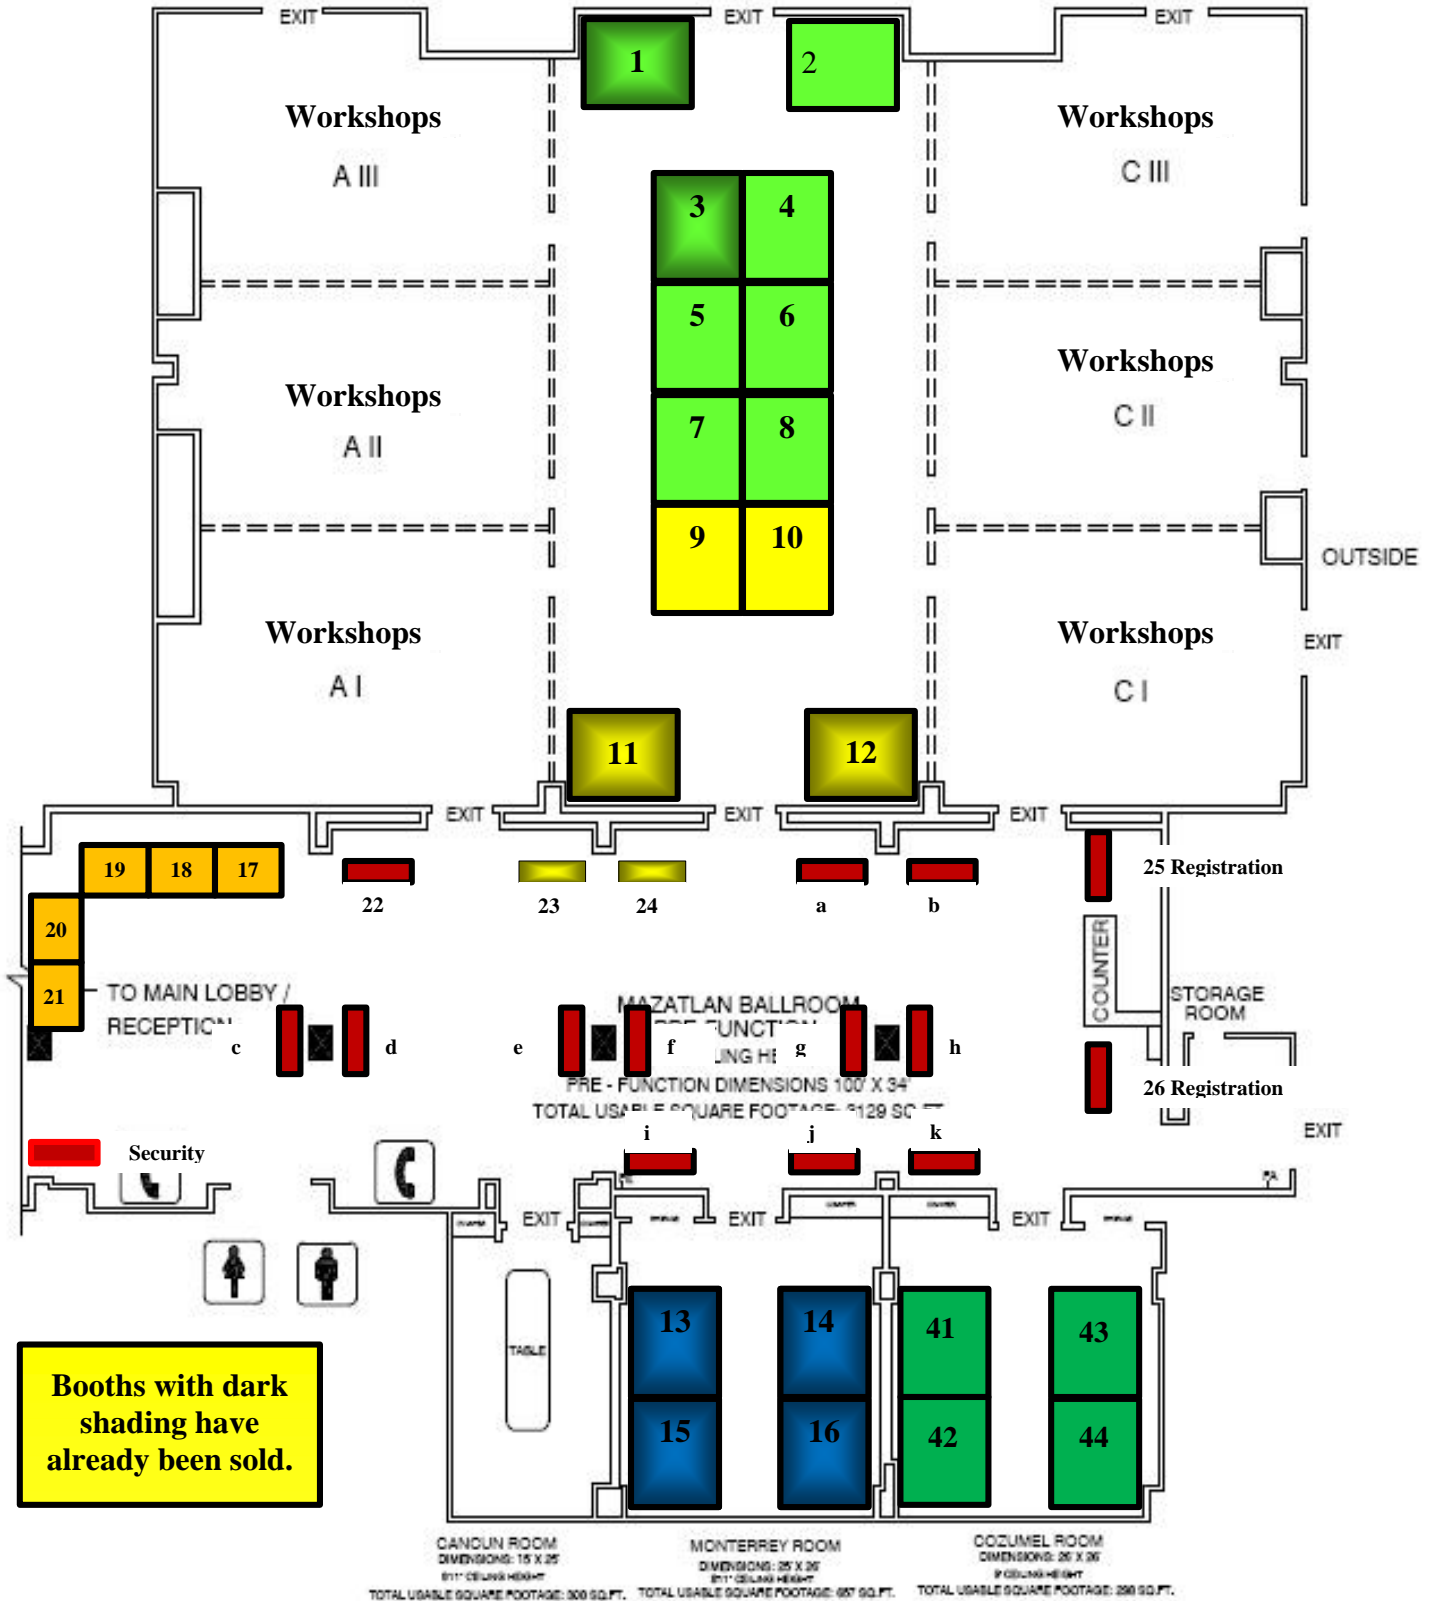

MAZATLAN BALLROOM
 BALLROOM DIMENSIONS 109' X 71'
 10' CEILING HEIGHT
 TOTAL USABLE SQUARE FOOTAGE: 7677 SQ.FT.

SERVICE CORRIDOR

Booths with dark shading have already been sold.

CANCUN ROOM DIMENSIONS: 15 X 25 8'11" CEILING HEIGHT TOTAL USABLE SQUARE FOOTAGE: 300 SQ.FT. MONTERREY ROOM DIMENSIONS: 25 X 25 8'11" CEILING HEIGHT TOTAL USABLE SQUARE FOOTAGE: 625 SQ.FT. COZUMEL ROOM DIMENSIONS: 25 X 25 8' CEILING HEIGHT TOTAL USABLE SQUARE FOOTAGE: 250 SQ.FT.